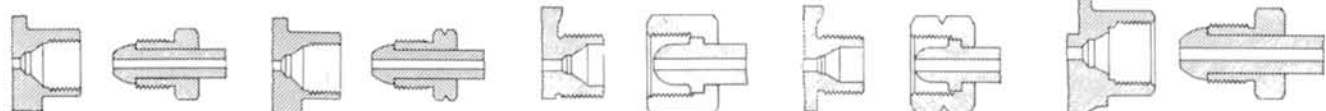

CGA 500
.885-14NGO-RH-INT (Bullet Nipple)

CGA 510
.885-14NGO-LH-INT (Bullet Nipple)

CGA 540
.903-14NGO-RH-EXT

CGA 555
903-14NGO-LH-EX

CGA 580
.965-14NGO-RH-INT