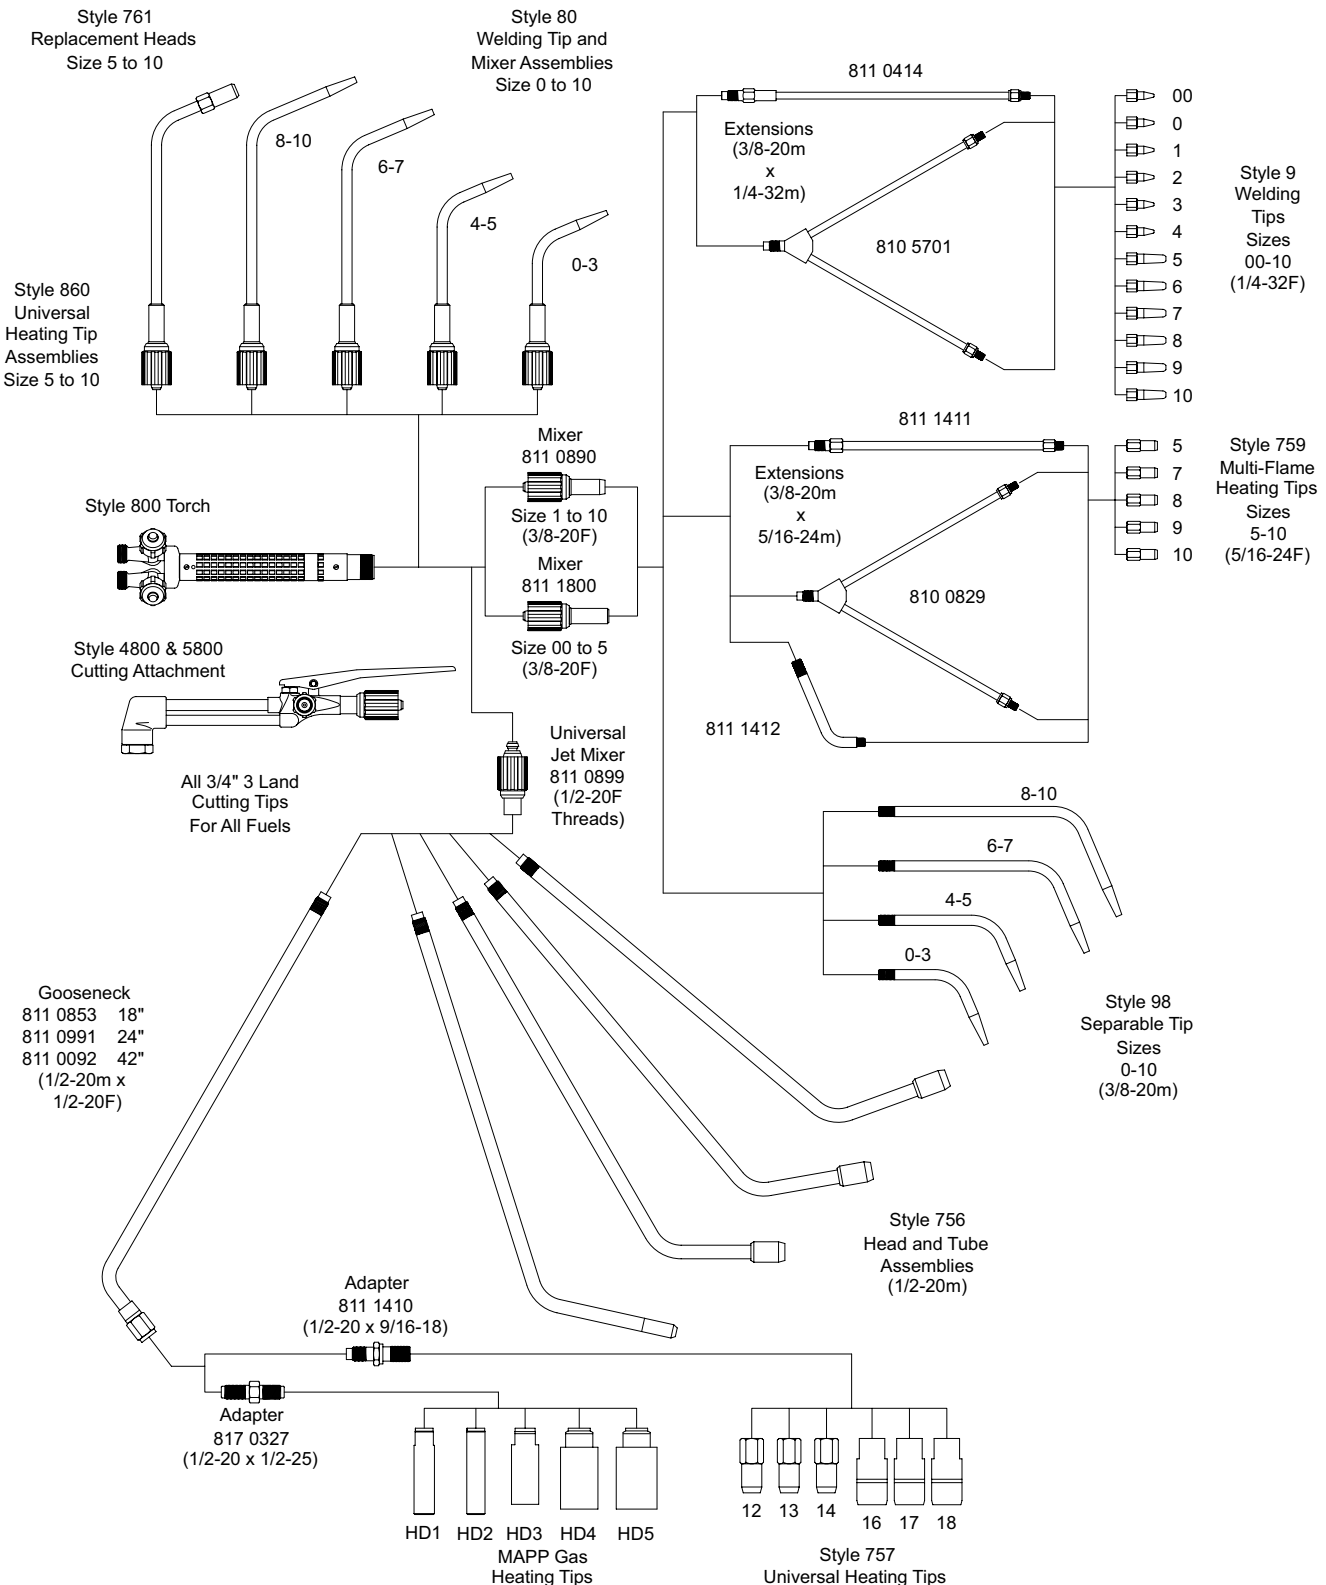

Cutting Handles

800 Torch Handle & Attachments

819-0800 Shown

Cutting Handles

Attachments
& Handles

CONCOA

1501 Harpers Road • Virginia Beach, VA 23454 USA

1.800.225.0473 • 757.422.8330 • Fax: 757.422.3125 • www.concoa.com