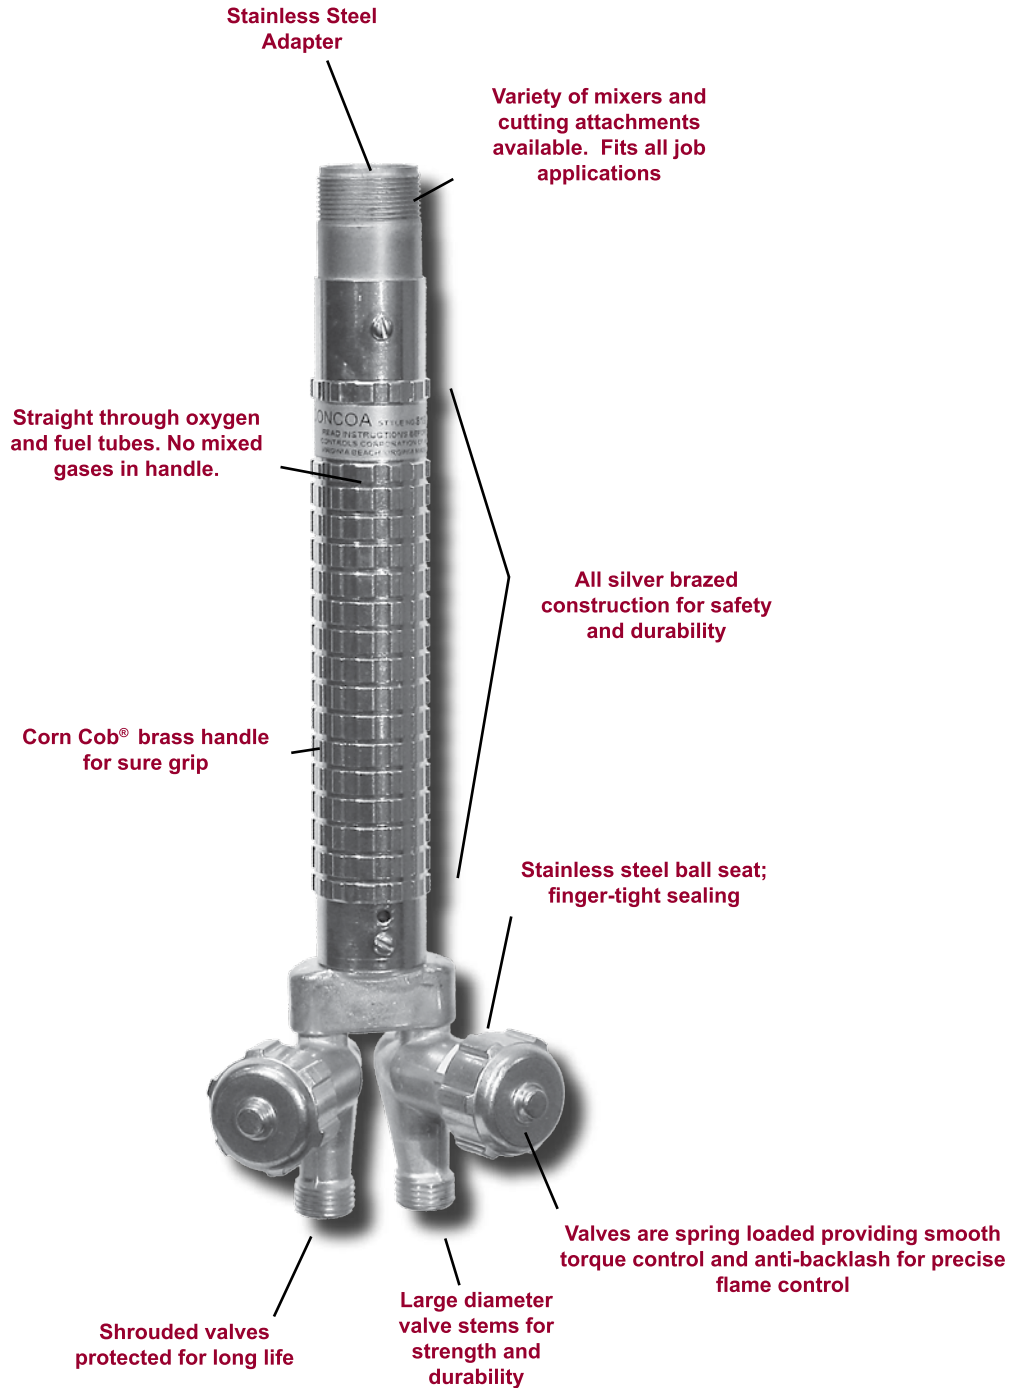

Cutting Handles

800 Torch Handle & Attachments

819-0800 Shown

Cutting Handles

Attachments
& Handles

CONCOA

1501 Harpers Road • Virginia Beach, VA 23454 USA

1.800.225.0473 • 757.422.8330 • Fax: 757.422.3125 • www.concoa.com