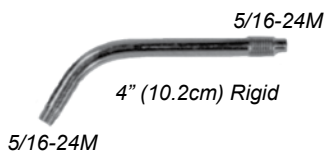

Accessories

Extensions

Torch	Tip Styles	For Tip Sizes	Stock No.
350/450/474/475	759	7,8	810-0828
	9	00-5	818-0960

Torch	Tip Styles	For Tip Sizes	Stock No.
550/750/800	9	00-10	811-0414 (10" Flex.)
			818-0960

Torch	Tip Styles	For Tip Sizes	Stock No.
800	738	0-2	811-0992 (42")
	757	12-18	811-0991 (24")
			811-0853 (18")

Torch	Tip Styles	For Tip Sizes	Stock No.
550/750/800	759	7-10	810-0829 (8" Dual Flex.)
			811-1411 (9" Flex.)
			811-1412 (4" Rigid)