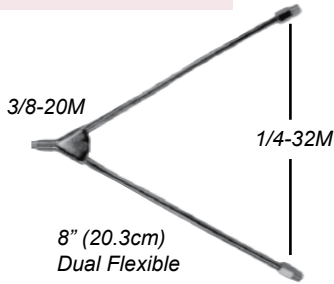

Accessories

Extensions

Torch	Tip Styles	For Tip Sizes	Stock No.
350/450/474/475	759	7,8	810-0828
	9	00-5	818-0960

Torch	Tip Styles	For Tip Sizes	Stock No.
550/750/800	9	00-10	811-0414 (10" Flex.)
			818-0960

Torch	Tip Styles	For Tip Sizes	Stock No.
800	738	0-2	811-0992 (42")
	757	12-18	811-0991 (24")
			811-0853 (18")

Torch	Tip Styles	For Tip Sizes	Stock No.
550/750/800	759	7-10	810-0829 (8" Dual Flex.)
			811-1411 (9" Flex.)
			811-1412 (4" Rigid)

Torch	Tip Styles	For Tip Sizes	Stock No.
750/800	9	00-10	811-0434