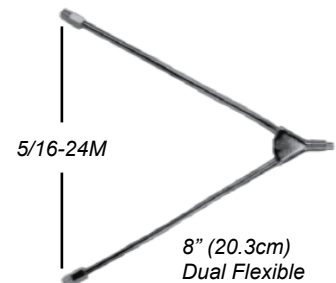

Accessories

Extensions

Torch	Tip Styles	For Tip Sizes	Stock No.
350/450/474/475	759	7,8	810-0828
	9	00-5	818-0960

Torch	Tip Styles	For Tip Sizes	Stock No.
550/750/800	9	00-10	811-0414 (10" Flex.)
			818-0960

Torch	Tip Styles	For Tip Sizes	Stock No.
800	738	0-2	811-0992 (42")
	757	12-18	811-0991 (24")
			811-0853 (18")

Torch	Tip Styles	For Tip Sizes	Stock No.
550/750/800	759	7-10	810-0829 (8" Dual Flex.)
			811-1411 (9" Flex.)
			811-1412 (4" Rigid)

Torch	Tip Styles	For Tip Sizes	Stock No.
750/800	9	00-10	811-0434