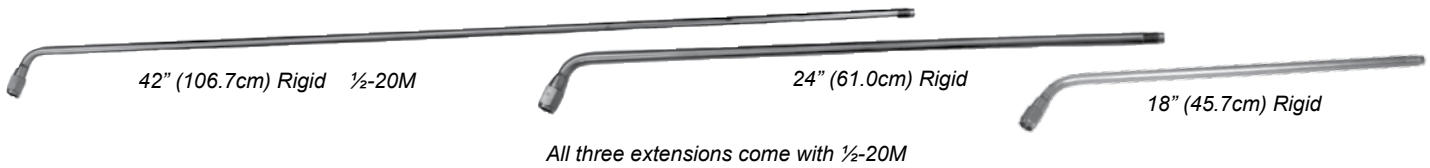

Accessories

Extensions

Torch	Tip Styles	For Tip Sizes	Stock No.
350/450/474/475	759	7,8	810-0828
	9	00-5	818-0960

Torch	Tip Styles	For Tip Sizes	Stock No.
550/750/800	9	00-10	811-0414 (10" Flex.)
			818-0960

Torch	Tip Styles	For Tip Sizes	Stock No.
800	738	0-2	811-0992 (42")
	757	12-18	811-0991 (24")
			811-0853 (18")

Torch	Tip Styles	For Tip Sizes	Stock No.
550/750/800	759	7-10	810-0829 (8" Dual Flex.)
			811-1411 (9" Flex.)
			811-1412 (4" Rigid)